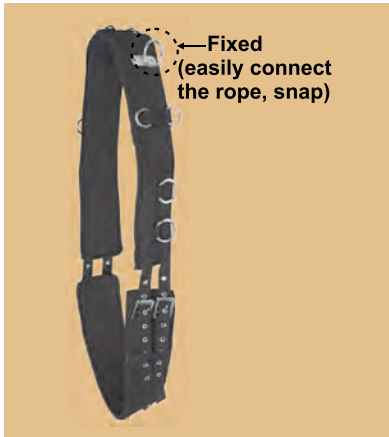

CAVENSON SURCINGLES

NO.1755
PROFESSIONAL NYLON TRAINING SURCINGLES WITH FIXED RING
 4" nylon web waffle-weave surface material pads more comfortable and is fitted with 12 movable rings
 Color:black(4)
 Size:FULL, COB, PONY
 12/Box

NO.1769
PROFESSIONAL NYLON TRAINING SUR CINGLES
 4" nylon web waffle-weave surface material pads more comfortable and is fitted with 12 movable rings
 Color:black(4)
 Size:FULL, COB, PONY
 12/Box

NO.4700
PROFESSIONAL NYLON TRAINING SUR CINGLES
 with snap, 4" nylon web waffle-weave surface material pads more comfortable and is fitted with 12 movable rings
 Color:black(4)
 Size:FULL, COB, PONY
 12/Box

NO.1798
ECONOMY TRAINING SURCINGLE
 Color:black(4)
 18/Box

NO.1725
ECONOMY TRAINING SURCINGLE
 Color:black(4) only
 18/Box

NO.1726
PROFESSIONAL NYLON TRAINING SURCINGLES
 Leather lined back pad
 Color:black(4) only
 12/Box

NO.1720
NYLON LUNGE CAVENSON
 Color:black(4),brown(6)
 25/Box

NO.1797
LUNGEING SYSTEM
 This lunging system promote important back and neck muscle development.
NO.1797-P
 Size:PONY
 20/Box

NO.1768
CHAMBON
 Set horse's neck and head without rein pressure made of shock rubber cord with nylon snap.
 Color:black(4)
 100/Box